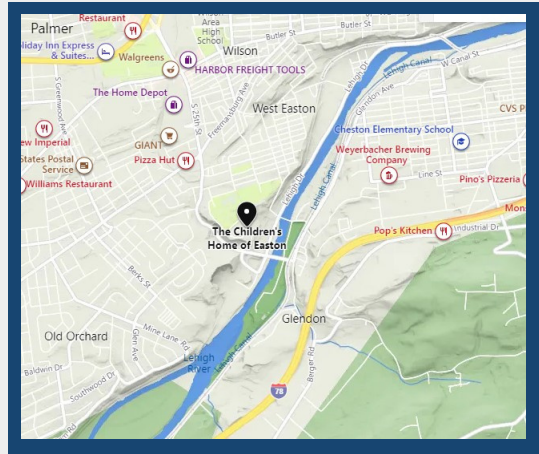

Reunification is our goal.

Los entrenadores de visita también hablan español.

Contact Us

We are conveniently located on the campus of The Children's Home of Easton.

2000 S. 25th Street
Easton, PA 18042
610-438-3258

BAUMANN COTTAGE

NORTHAMPTON COUNTY
SUPERVISED VISITS

Our Services

- Visitation services are provided at Baumann Cottage for children that currently have visits with Northampton County Children and Youth.
- We are committed to providing parents and children with a home-like setting for their visits in hopes to provide a sense of normalcy as they navigate through the child welfare system.
- Baumann Cottage has four visit areas to choose from in the home, as well as a deck and a field within close proximity to the cottage that are perfect for outside interaction.
- Our experienced visit coaches are certified in Nurturing Parenting, are trauma-informed, and bilingual in English and Spanish.

We look forward to serving families in Northampton County and hope that facilitating visits here will help families reach their ultimate goal of reunifying with their children!

Contact us for more information!